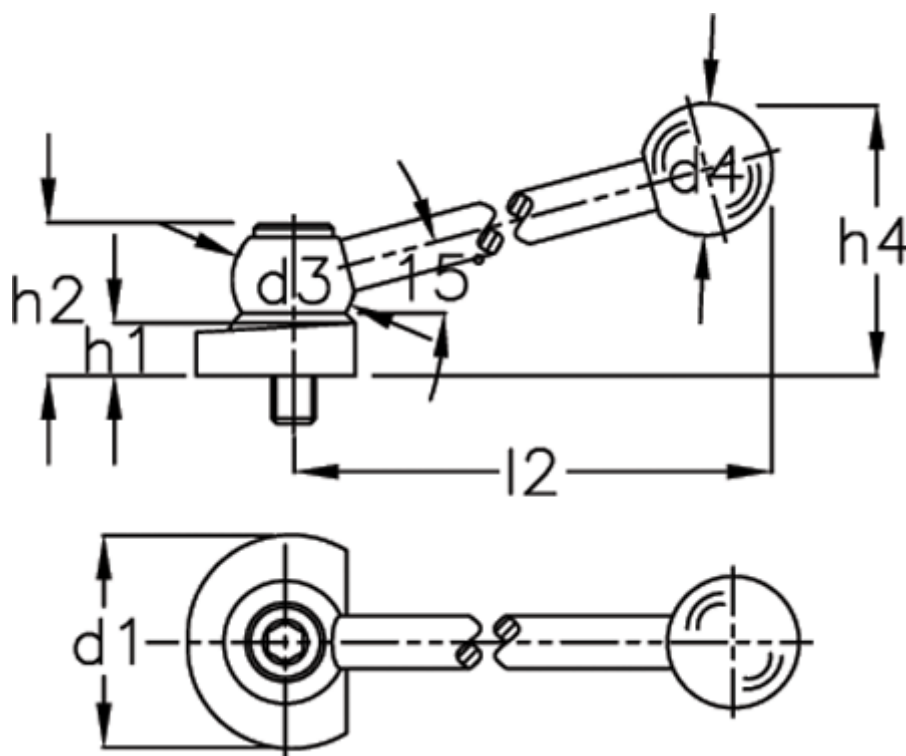

Article number: 20924467

Description: Clamping bolt GN 918.1-50-KV-R  
For eccentric cams

## Measures

d1 = 50  
d3 = 28  
d4 = 30  
H1 = 12  
H2 = 34.5  
H4 = 62  
l2 = 109